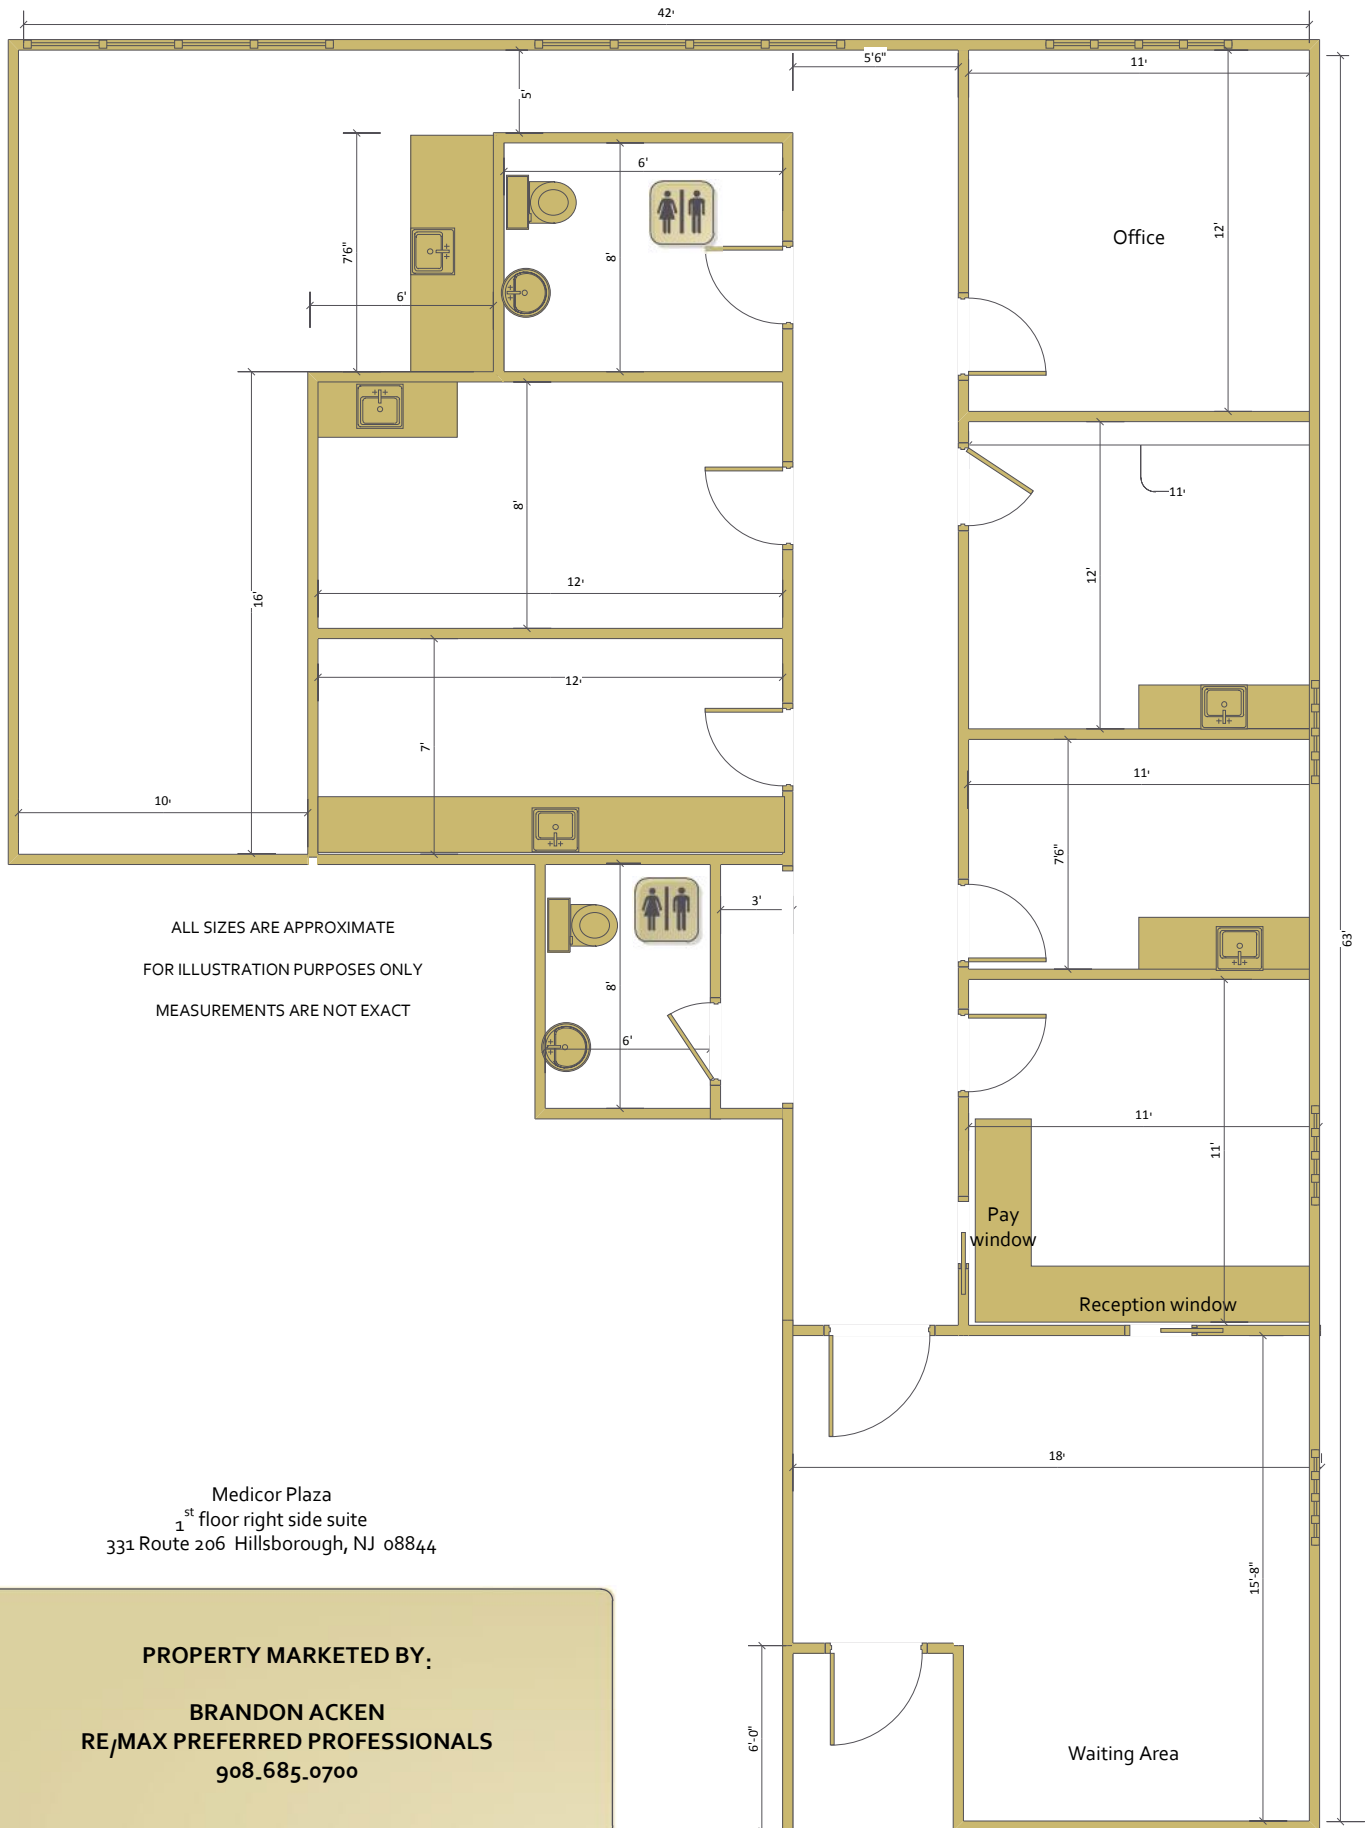

MEDICOR PLAZA SUITE

ALL SIZES ARE APPROXIMATE
FOR ILLUSTRATION PURPOSES ONLY
MEASUREMENTS ARE NOT EXACT

Medicor Plaza
1st floor right side suite
331 Route 206 Hillsborough, NJ 08844

PROPERTY MARKETED BY:
BRANDON ACKEN
RE/MAX PREFERRED PROFESSIONALS
908.685.0700